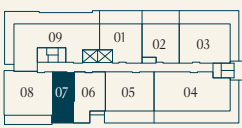

PARK
LANGARA
 CAMBIE

Plan A3
 Studio

Interior: 440 sf

LEVEL 5