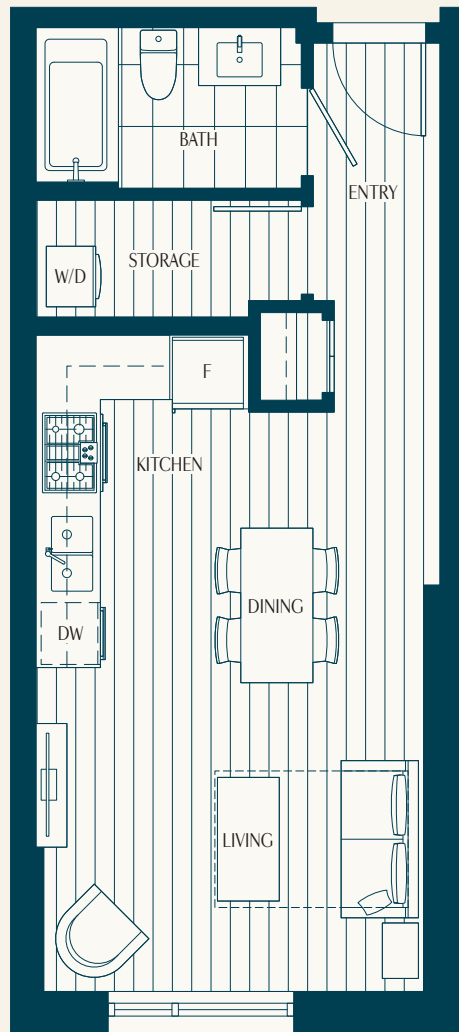

PARK
LANGARA
 CAMBIE

Plan A3
 Studio

Interior: 440 sf

LEVEL 5