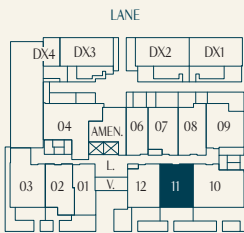

PARK
LANGARA
 CAMBIE

Plan B1
 1 Bedroom + Den

Interior: 587 sf
 Exterior: 94 - 190 sf

TOTAL: 681 - 777 sf

CAMBIE STREET
 LEVELS 3-4

CAMBIE STREET
 LEVEL 2

CAMBIE STREET
 LEVEL 1