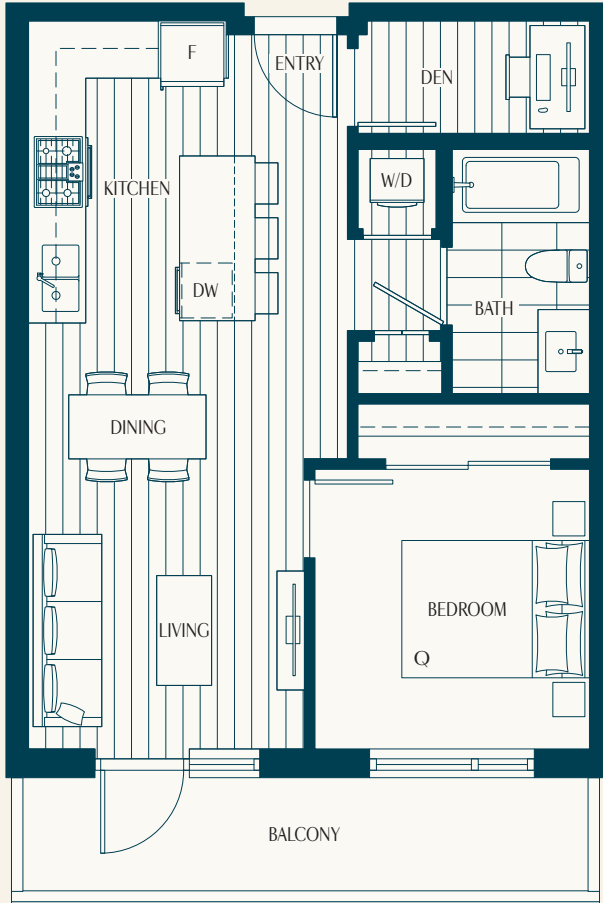

PARK
LANGARA
 CAMBIE

Plan B1
 1 Bedroom + Den

Interior: 587 sf
 Exterior: 94 - 190 sf

TOTAL: 681 - 777 sf

CAMBIE STREET
 LEVELS 3-4

CAMBIE STREET
 LEVEL 2

CAMBIE STREET
 LEVEL 1