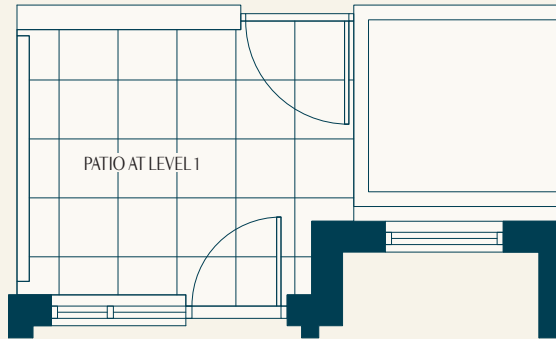

PARK LANGARA

CAMBIE

Plan B8 1 Bedroom + Den

Interior: 565 - 567 sf
Exterior: 58 - 98 sf

TOTAL: 623 - 665 sf

CAMBIE STREET

LEVELS 3-4

LANE