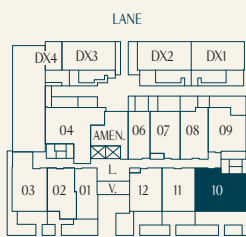

PARK LANGARA

CAMBIE

Plan C1 2 Bedroom + Den

Interior: 812 sf
Exterior: 147 - 268 sf

TOTAL: 959 - 1,080 sf

CAMBIE STREET
LEVELS 3-4

CAMBIE STREET
LEVEL 2

CAMBIE STREET
LEVEL 1