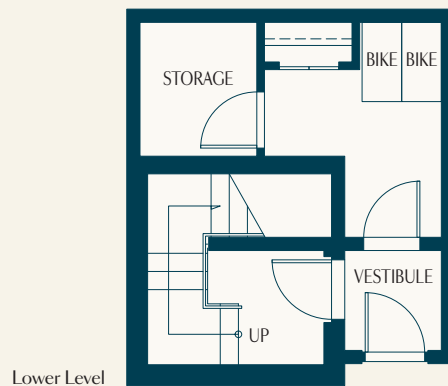

PARK LANGARA

CAMBIE

Plan DX1 3 Bedroom

Interior: 1,477 sf
Exterior: 141 sf

TOTAL: 1,618 sf

LEVEL 2