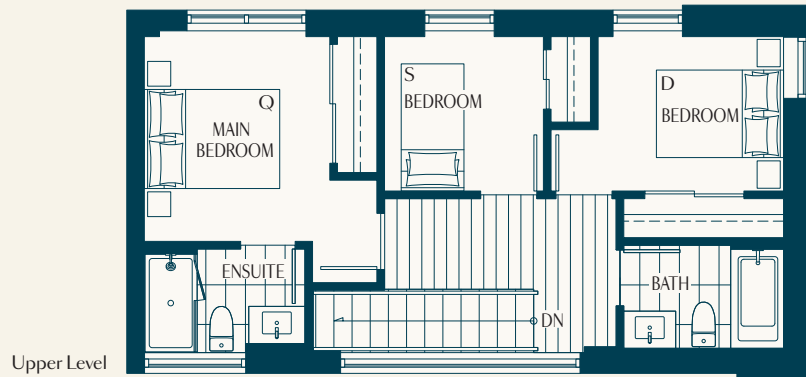

PARK LANGARA

CAMBIE

Plan DX1 3 Bedroom

Interior: 1,477 sf
Exterior: 141 sf

TOTAL: 1,618 sf

LEVEL 2