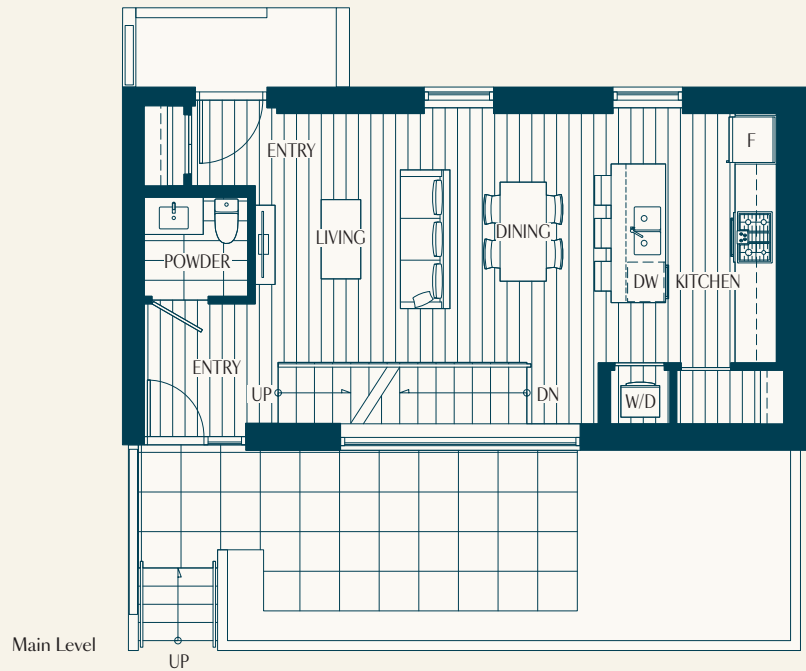

PARK LANGARA

CAMBIE

Plan DX1 3 Bedroom

Interior: 1,477 sf
Exterior: 141 sf

TOTAL: 1,618 sf

LEVEL 2