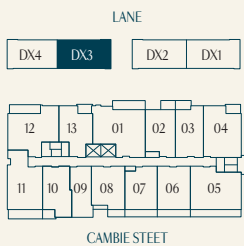

PARK LANGARA

CAMBIE

Plan DX3 3 Bedroom

Interior: 1,461 sf
Exterior: 160 sf

TOTAL: 1,621 sf

Upper Level

Main Level

LEVEL 2

LEVEL 1

Lower Level