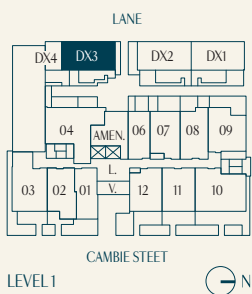

PARK LANGARA

CAMBIE

Plan DX3 3 Bedroom

Interior: 1,461 sf
Exterior: 160 sf

TOTAL: 1,621 sf

Upper Level

Main Level

LEVEL 2

LEVEL 1

Lower Level