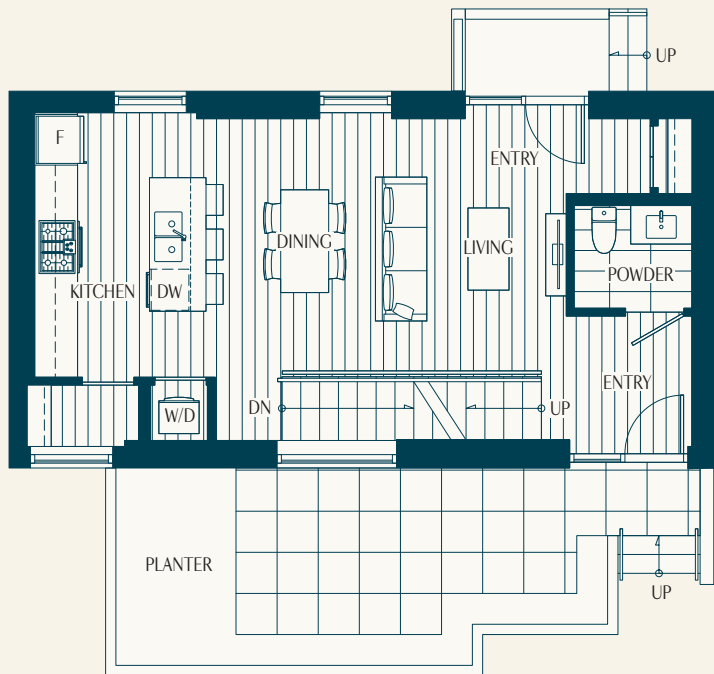

PARK LANGARA

CAMBIE

Plan DX3 3 Bedroom

Interior: 1,461 sf
Exterior: 160 sf

TOTAL: 1,621 sf

Upper Level

Main Level

LEVEL 2

LEVEL 1

Lower Level