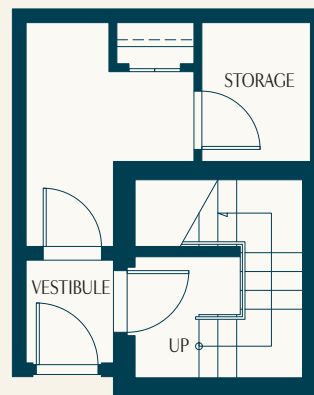

PARK LANGARA

CAMBIE

Plan DX3 3 Bedroom

Interior: 1,461 sf
Exterior: 160 sf

TOTAL: 1,621 sf

Upper Level

Main Level

LEVEL 2

LEVEL 1

Lower Level