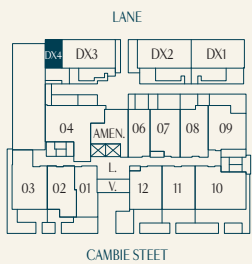

PARK LANGARA

CAMBIE

Plan DX4 1 Bedroom

Interior: 932 sf
Exterior: 161 sf

TOTAL: 1,093 sf

Main Level

Access Level

Lower Level

LEVEL 2

LEVEL 1