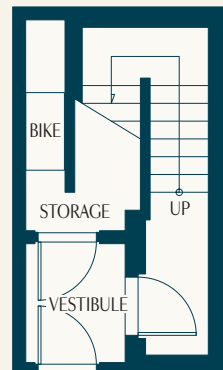

PARK LANGARA

CAMBIE

Plan DX4 1 Bedroom

Interior: 932 sf
Exterior: 161 sf

TOTAL: 1,093 sf

Main Level

Access Level

Lower Level

LEVEL 2

LEVEL 1