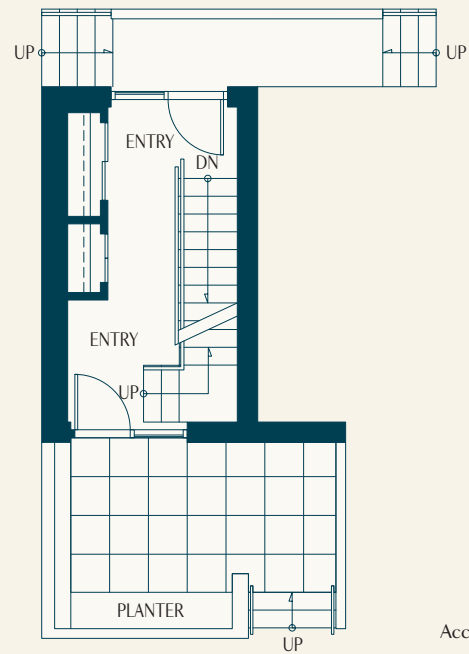

PARK LANGARA

CAMBIE

Plan DX4 1 Bedroom

Interior: 932 sf
Exterior: 161 sf

TOTAL: 1,093 sf

Main Level

Access Level

Lower Level

LEVEL 2

LEVEL 1