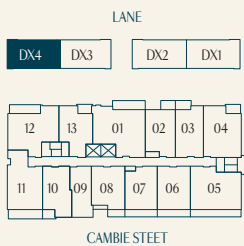

PARK LANGARA

CAMBIE

Plan DX4 1 Bedroom

Interior: 932 sf
Exterior: 161 sf

TOTAL: 1,093 sf

Main Level

Access Level

Lower Level

LEVEL 2

LEVEL 1