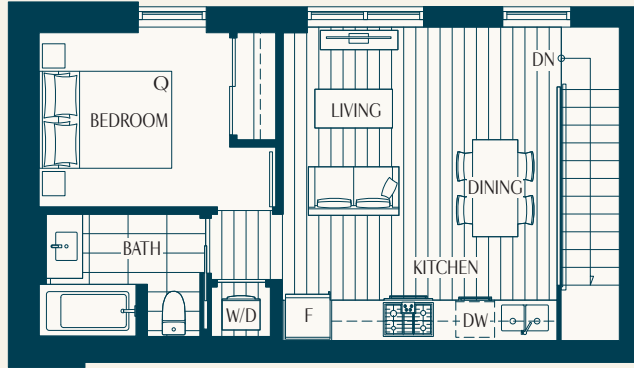

PARK LANGARA

CAMBIE

Plan DX4 1 Bedroom

Interior: 932 sf
Exterior: 161 sf

TOTAL: 1,093 sf

Main Level

Access Level

Lower Level

LEVEL 2

LEVEL 1