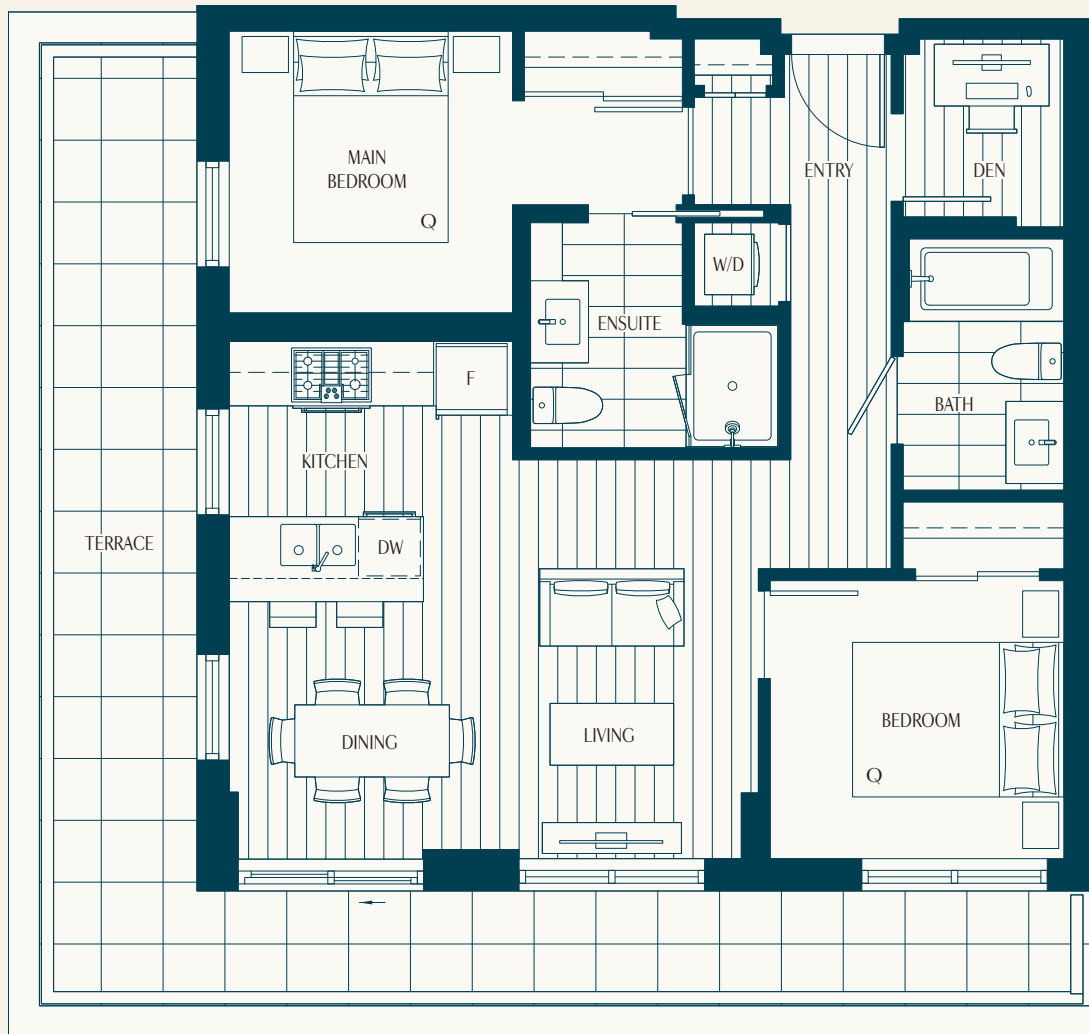

PARK
LANGARA
 CAMBIE

Plan PH3
 2 Bedroom + Den

Interior: 770 sf
 Exterior: 278 sf

TOTAL: 1,048 sf

LEVEL 6